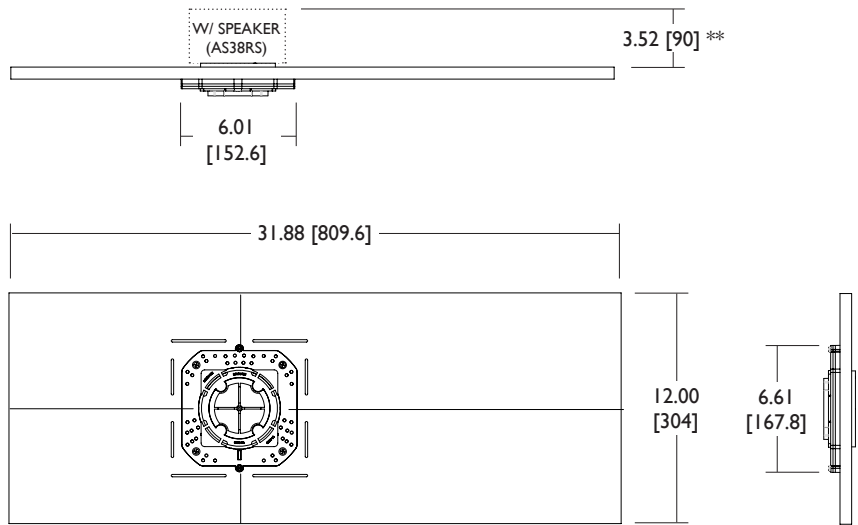

ARCHITECTURAL SERIES

DISCREET OPENING - WOOD, STONE, GLASS & OTHER SOLID SURFACES

FOR USE WITH DISCREET OPENING SYSTEM AS38RS SPEAKER & BPS6 + ASBPC3RS

MOUNTING PLATFORM SPECIFICATIONS

Applications:

Solid surface mounting platforms are designed for ceiling installations and they contain an integrated mounting bracket that seamlessly integrates the Architectural Series, Discreet Opening System speaker into the mounting system. The mounting platforms are available in 5/8" thickness and for a variety of wall coverings and finishes including: wood paneling, stone, glass & mirror. The platform can accommodate solid surface materials from 3/8" to 1-1/4" thick.

Flush Finish:

Platform technology allows for a zero-sightline, flush finish. Paint-ready, one piece grilles provide flexible finishing options.

Accessories:

Router Template - quickly and precisely route grille openings in the field with a rigid Plexiglas router template.

Materials:

Panel - Pressed gypsum (fire class A, 95% recycled material)
Gypsum material is impact, mold and moisture resistant.
Back Bracket - PC/ABS resin blend

Environment:

For indoor use only.

inches
[mm]

** Depth from back of finish material to back of AS38RS speaker. For depth of subwoofer and accessory options, see dimension drawings

ORDERING & ACCESSORY INFO

- 93053 - 5/8" Solid Surface AS Discreet RS
- 93057 - Router Template AS Discreet RS
- 92443 - Small Round Retrofit Enclosure

- 93041 - AS38RS Speaker
- 93073 - ASBPC3RS
- 93043 - BPS6 Subwoofer

991 Calle Amanecer
San Clemente, CA 92673
(949) 492 - 7777

SONANCE.COM

As part of its policy of continuous research and product development, the company reserves the right to change or withdraw specifications without prior notice.

Sonance and the Sonance Logo are trademarks of Dana Innovations. © 2014 Dana Innovations. All rights reserved.

SONANCE®

TYPE:

CATALOG:

PROJECT:

DATE: