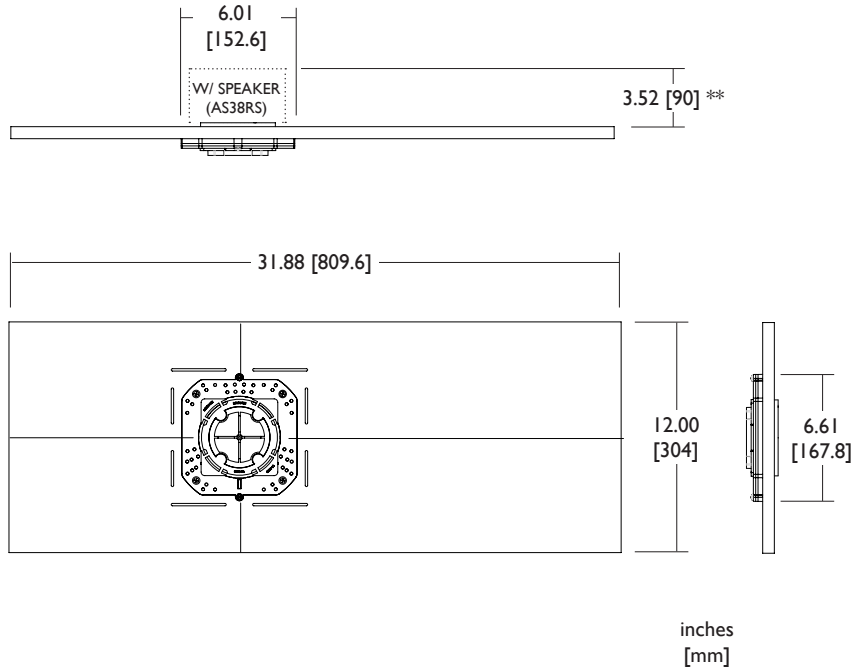

ARCHITECTURAL SERIES

DISCREET OPENING - WOOD, STONE, GLASS & OTHER SOLID SURFACES

FOR USE WITH DISCREET OPENING SYSTEM AS38RS SPEAKER & BPS6 + ASBPC3RS

MOUNTING PLATFORM SPECIFICATIONS

Applications:

Solid surface mounting platforms are designed for ceiling installations and they contain an integrated mounting bracket that seamlessly integrates the Architectural Series, Discreet Opening System speaker into the mounting system. The mounting platforms are available in 5/8" thickness and for a variety of wall coverings and finishes including: wood paneling, stone, glass & mirror. The platform can accommodate solid surface materials from 3/8" to 1-1/4" thick.

Flush Finish:

Platform technology allows for a zero-sightline, flush finish. Paint-ready, one piece grilles provide flexible finishing options.

Accessories:

Router Template - quickly and precisely route grille openings in the field with a rigid Plexiglas router template.

Materials:

Panel - Pressed gypsum (fire class A, 95% recycled material)
Gypsum material is impact, mold and moisture resistant.
Back Bracket - PC/ABS resin blend

Environment:

For indoor use only.

** Depth from back of finish material to back of AS38RS speaker. For depth of subwoofer and accessory options, see dimension drawings

ORDERING & ACCESSORY INFO

- 93053 - 5/8" Solid Surface AS Discreet RS
- 93057 - Router Template AS Discreet RS
- 92443 - Small Round Retrofit Enclosure

- 93041 - AS38RS Speaker
- 93073 - ASBPC3RS
- 93043 - BPS6 Subwoofer

991 Calle Amanecer
San Clemente, CA 92673
(949) 492 - 7777

SONANCE.COM

As part of its policy of continuous research and product development, the company reserves the right to change or withdraw specifications without prior notice.

Sonance and the Sonance Logo are trademarks of Dana Innovations. © 2014 Dana Innovations. All rights reserved.

SONANCE®

TYPE:

CATALOG:

PROJECT:

DATE: