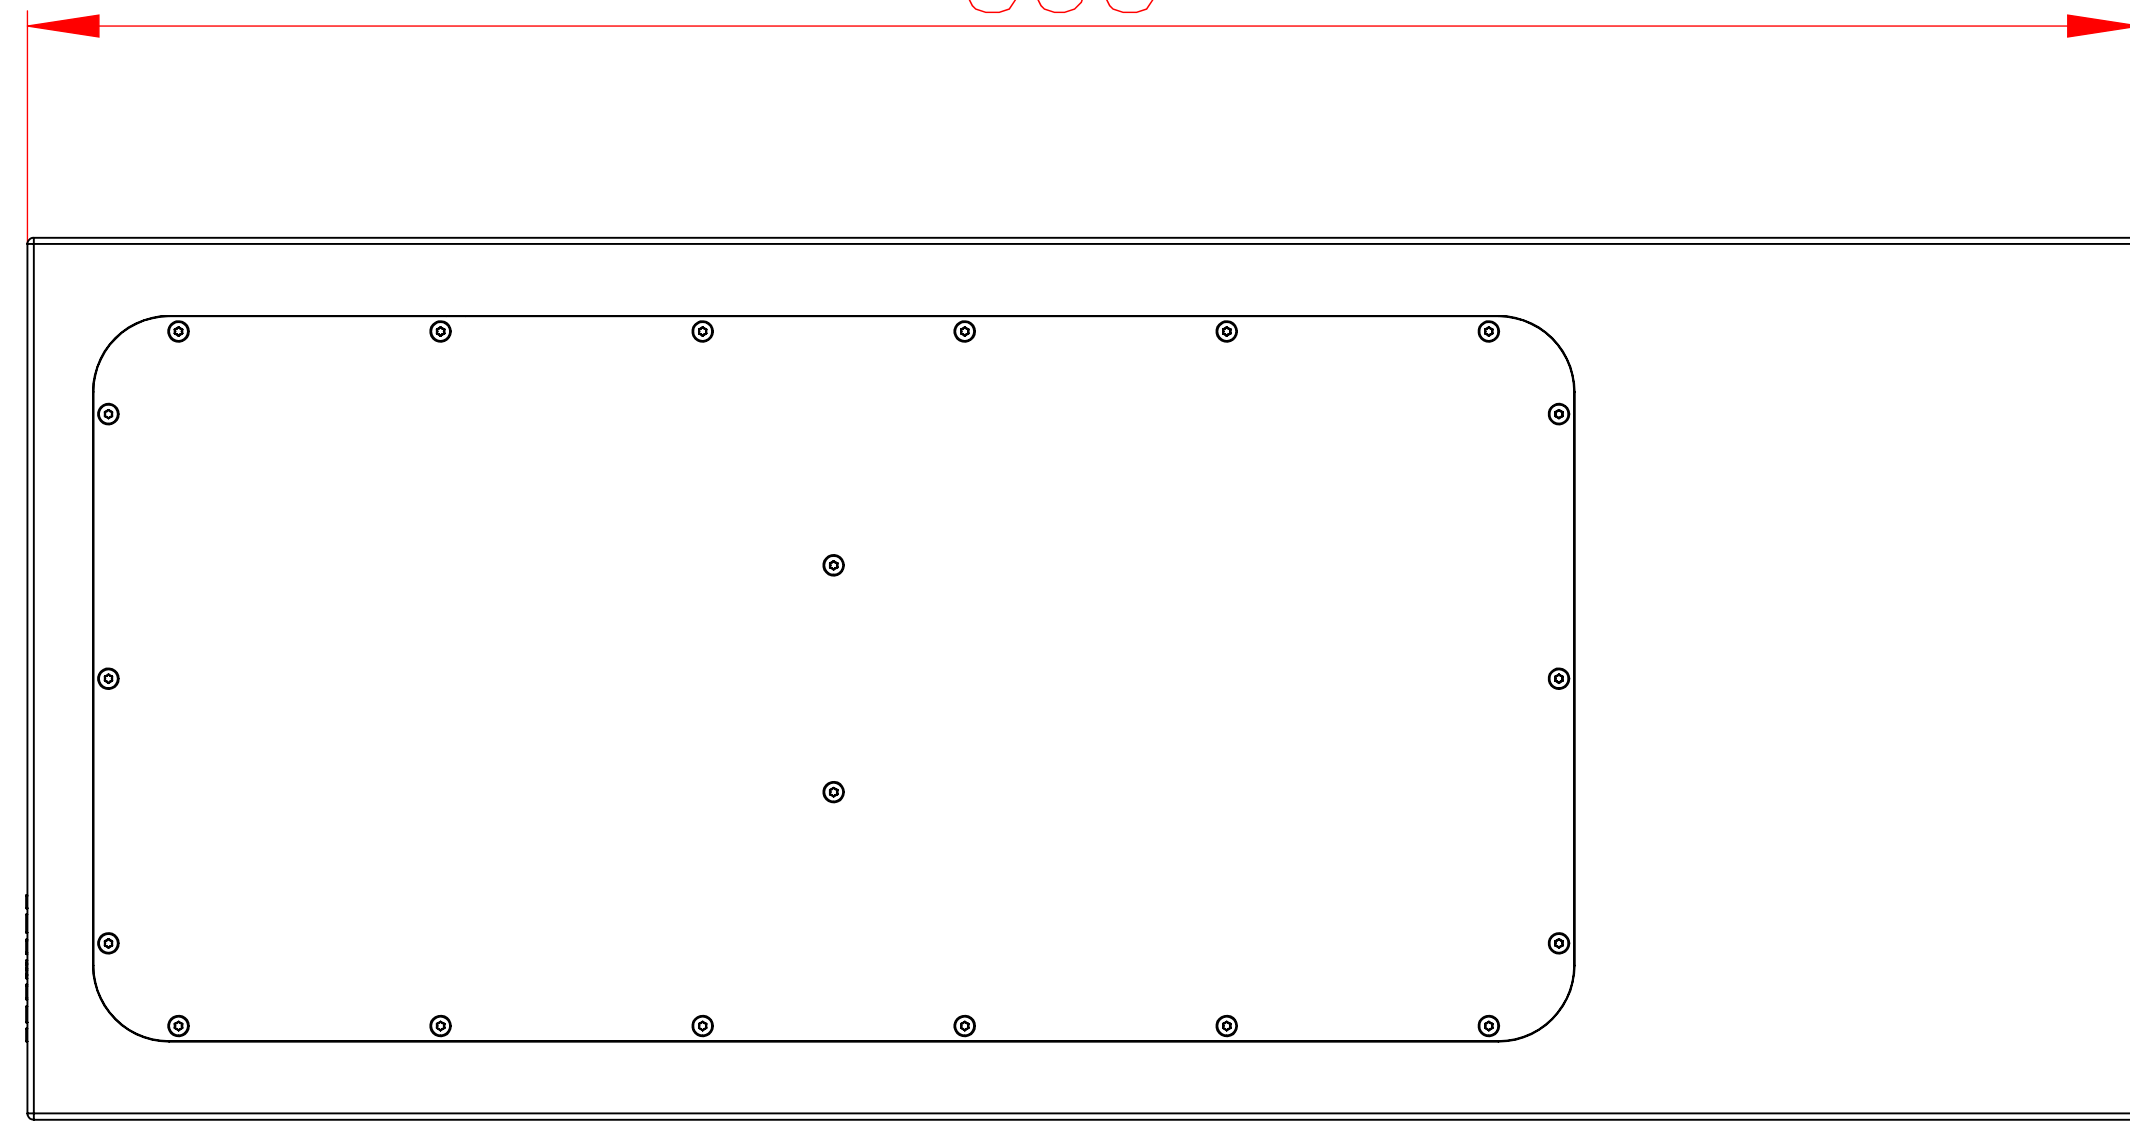

FRONT

[32.99]
838

LEFT

[13.78]
350

RIGHT

[8.98]
228

BOTTOM

TOP

BACK

ISOMETRIC

SONANCE

991 Calle Amanecer, San Clemente, CA.
92673
58800 2-7777 949 492-7777 FAX 949
361-5579
www.sonance.com

PS-S210SUBT

SCALE: 1 : 3

DRAWN BY:

DRWN - PART NUMBER