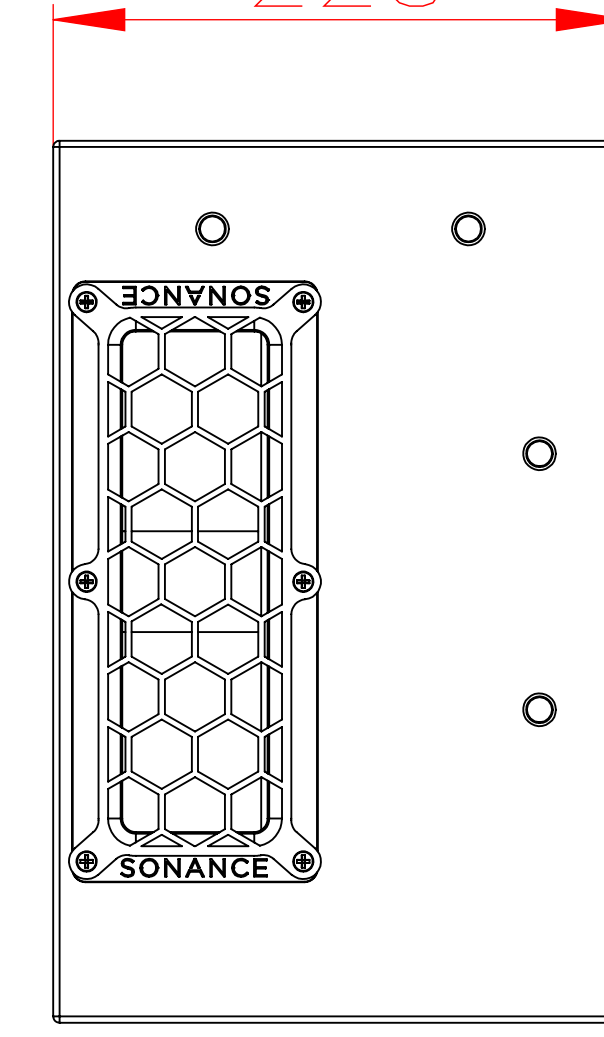

FRONT

[32.99]
838

LEFT

[13.78]
350

RIGHT

[8.98]
228

BOTTOM

TOP

BACK

ISOMETRIC

SONANCE

991 Calle Amanecer, San Clemente, CA.
92673
58800 2-7777 949 492-7777 FAX 949
361-5579
www.sonance.com

PS-S210SUBT

SCALE: 1 : 3

DRAWN BY:

DRWN - PART NUMBER