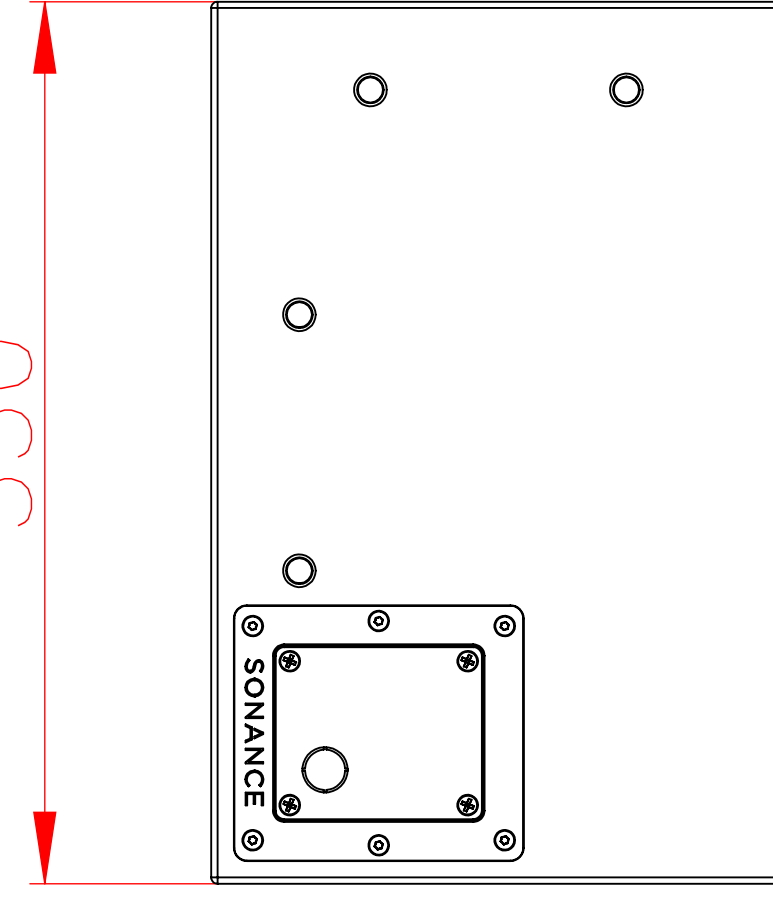

FRONT

[32.99]
838

LEFT

[13.78]
350

RIGHT

[8.98]
228

BOTTOM

TOP

BACK

ISOMETRIC

SONANCE

991 Calle Amanecer, San Clemente, CA.
92673
58800 2-7777 949 492-7777 FAX 949
361-5579
www.sonance.com

PS-S210SUBT

SCALE: 1 : 3

DRAWN BY:

DRWN - PART NUMBER