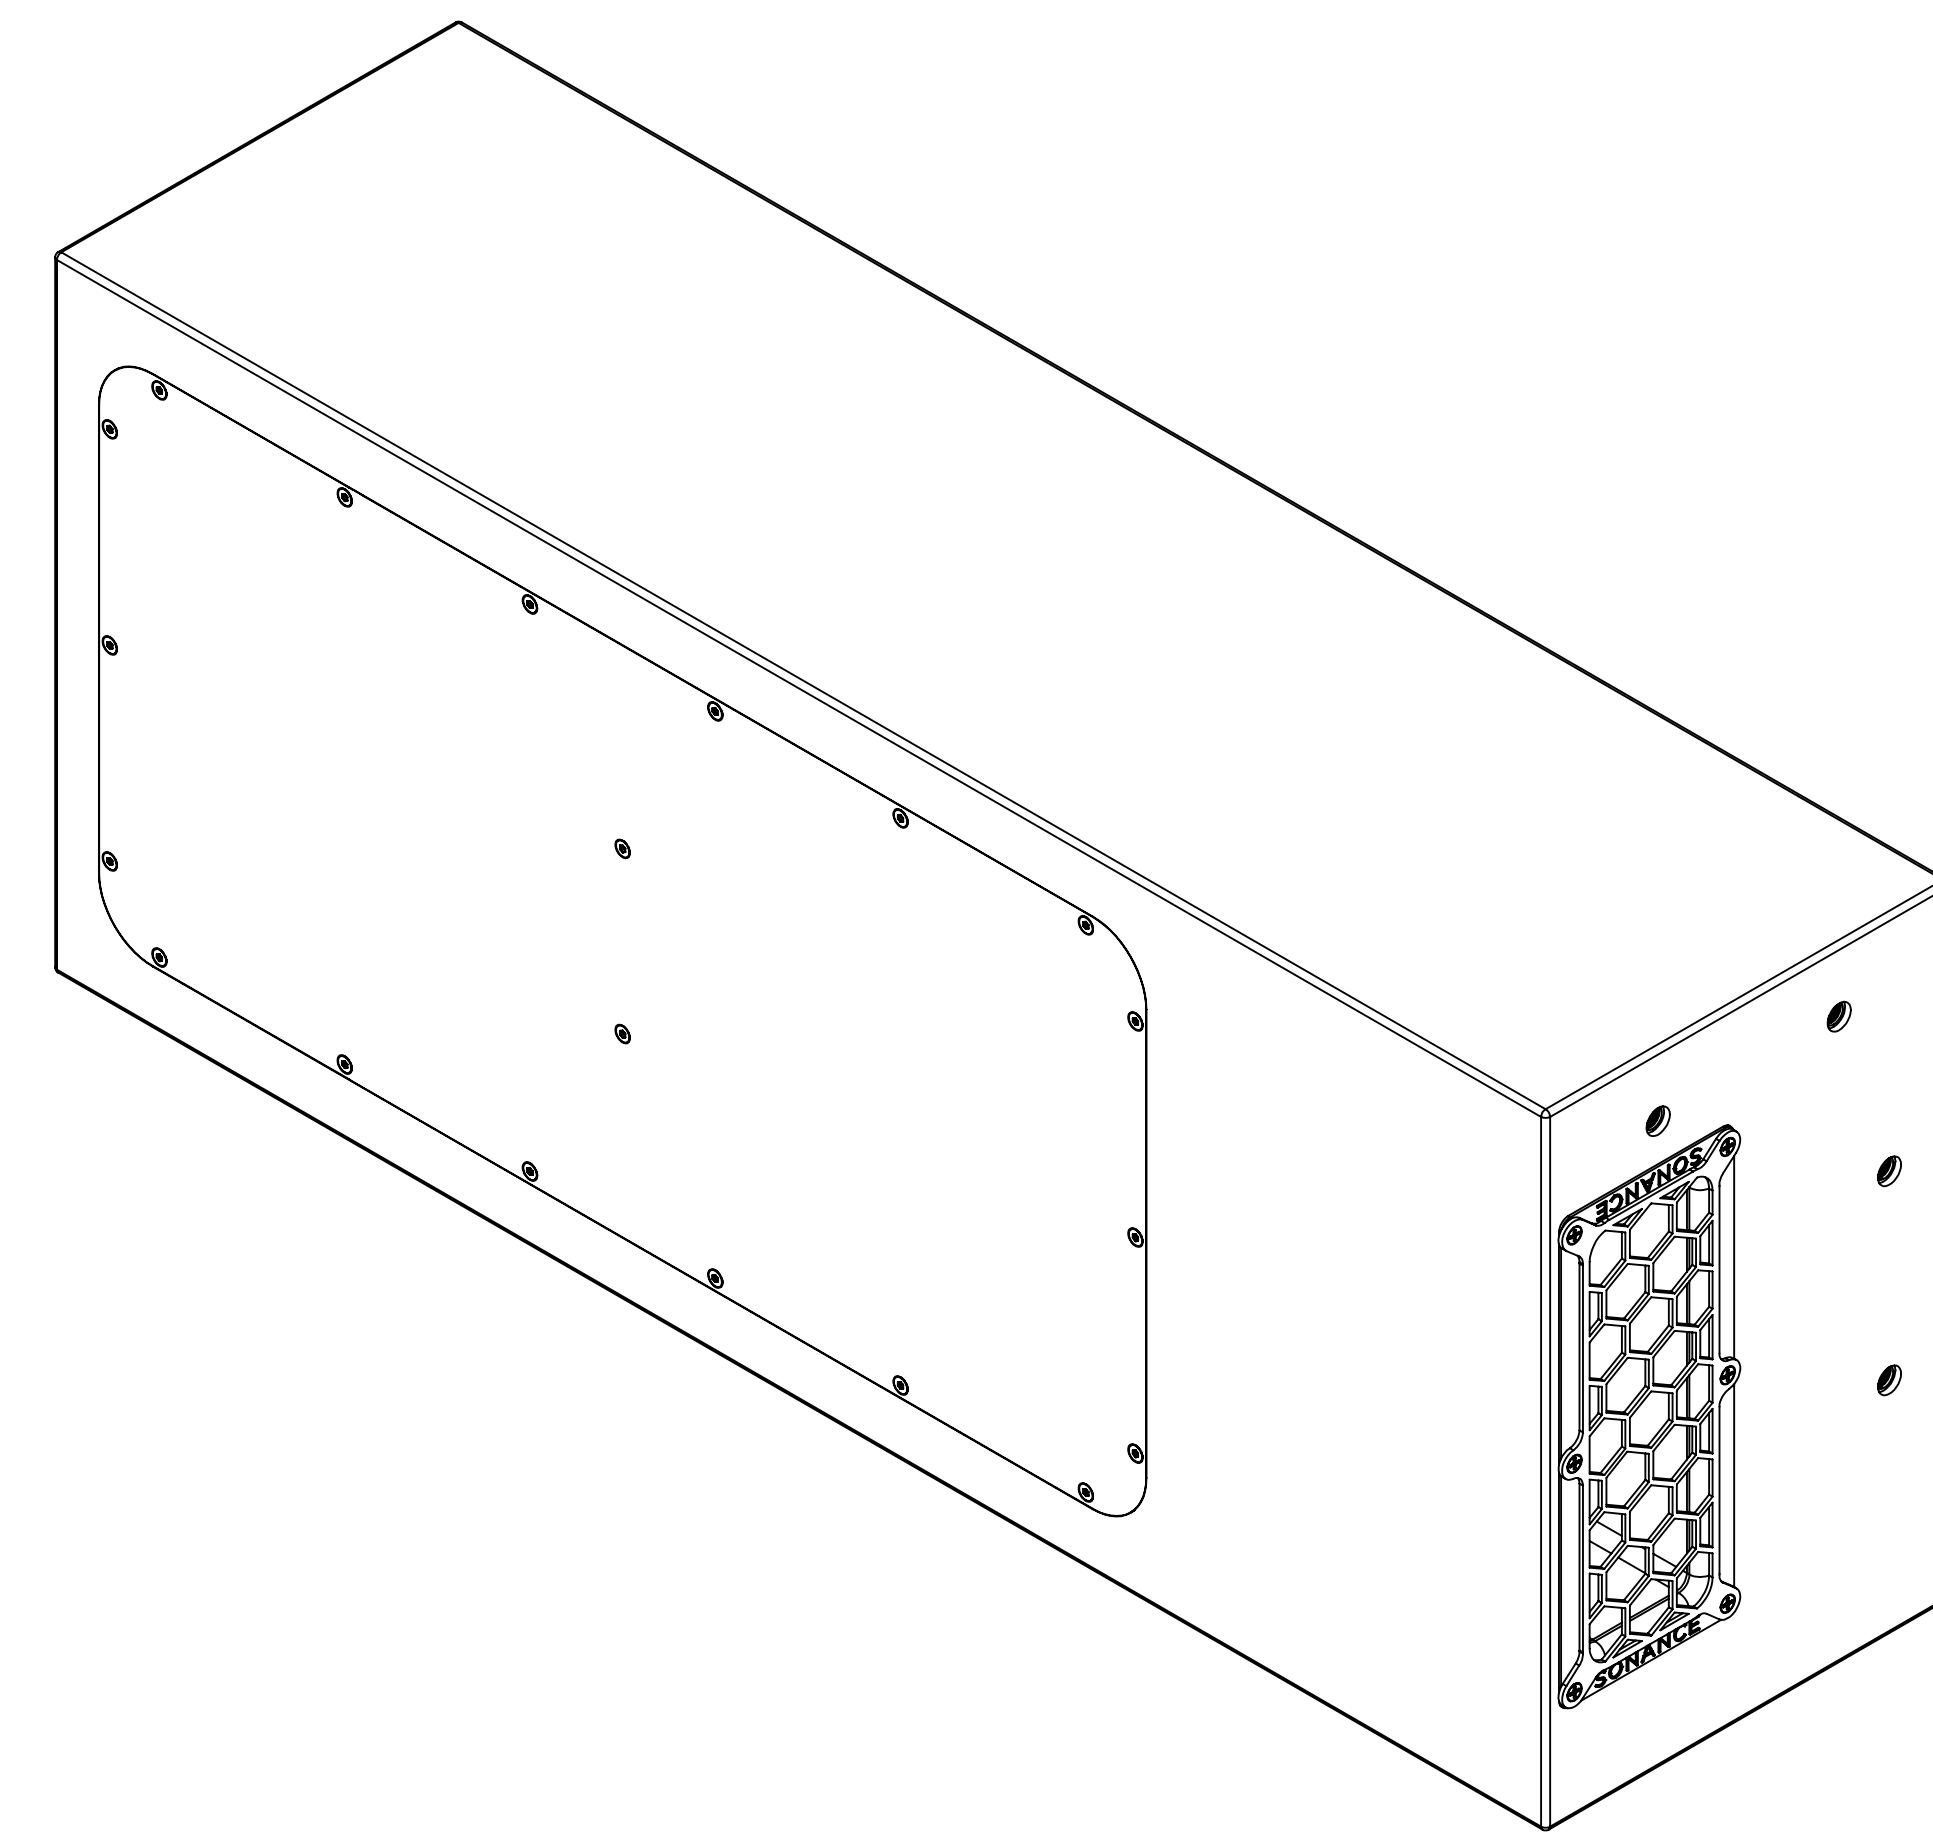

FRONT

[32.99]
838

LEFT

[13.78]
350

RIGHT

[8.98]
228

BOTTOM

TOP

BACK

ISOMETRIC

SONANCE

991 Calle Amanecer, San Clemente, CA.
92673
58800 2-7777 949 492-7777 FAX 949
361-5579
www.sonance.com

PS-S210SUBT

SCALE: 1 : 3

DRAWN BY:

DRWN - PART NUMBER