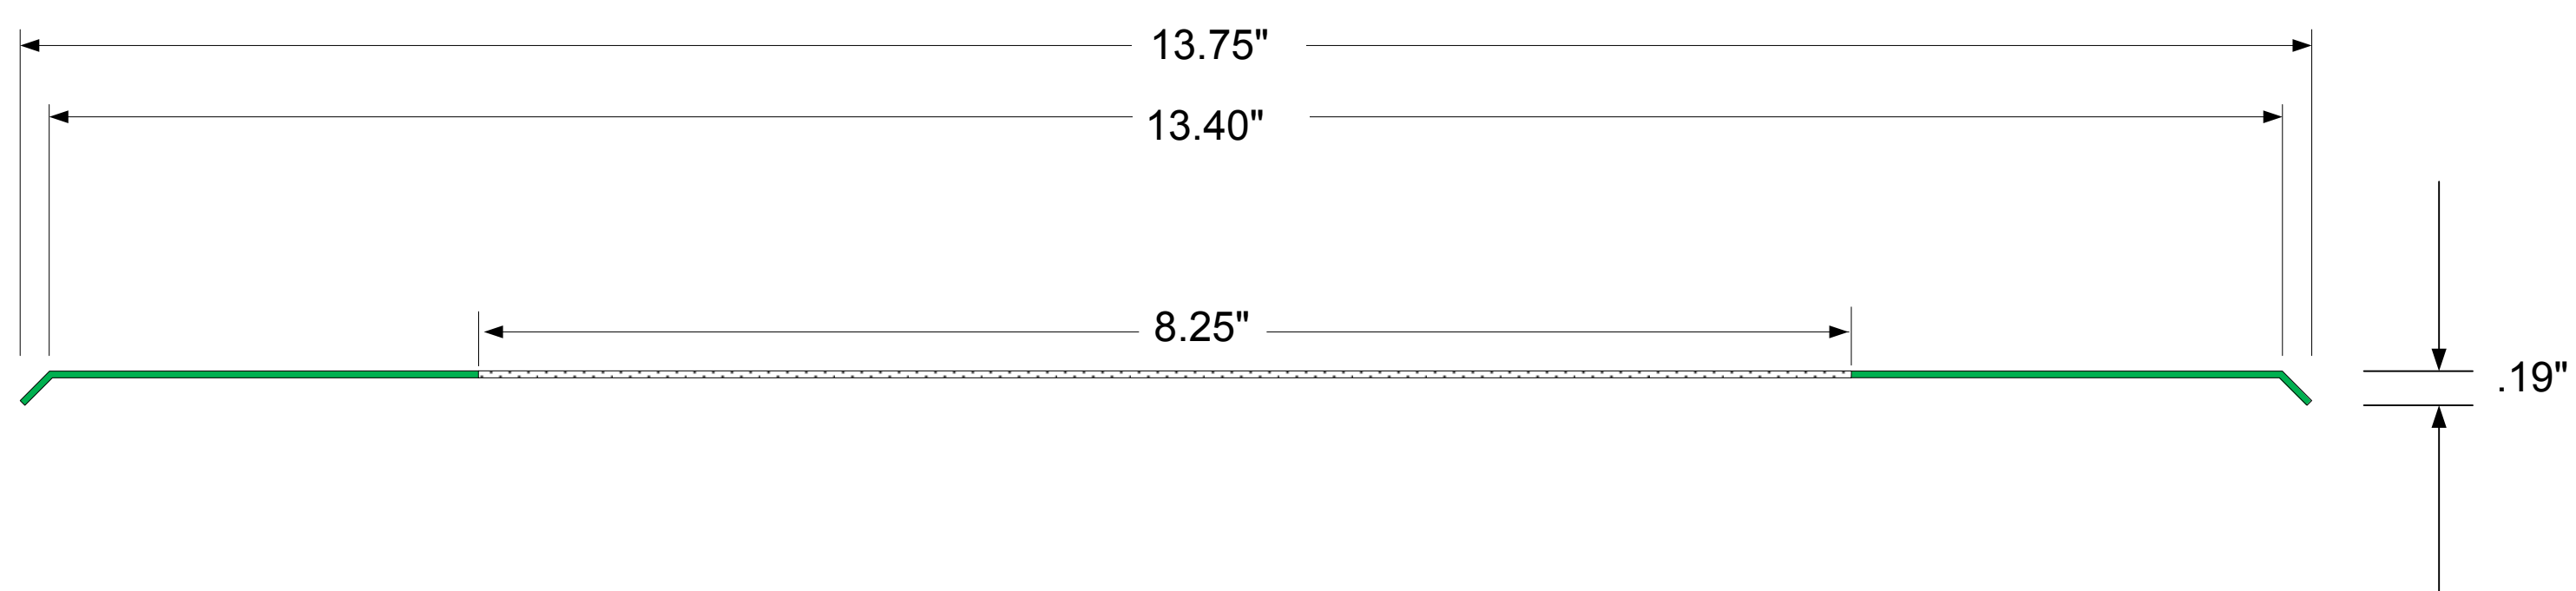

SONANCE

Professional Series In Ceiling – Retro Ring

Date 2/28/2017

Material Steel

Material Thickness .042" with finish (20 gauge)

Finish White Paint