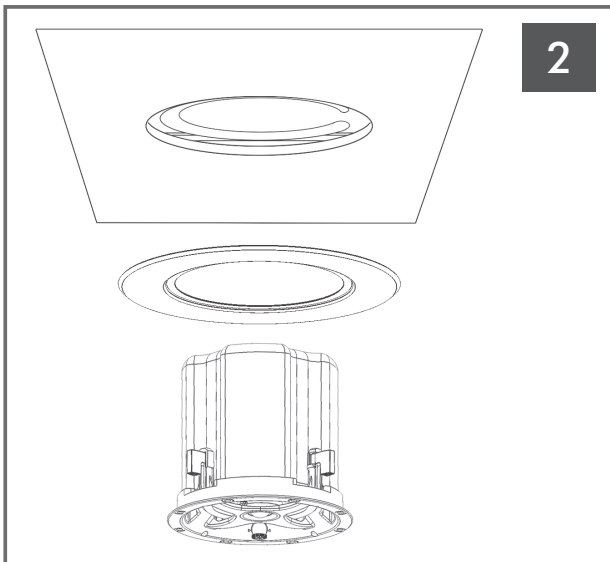

# SONANCE PROFESSIONAL SERIES IN-CEILING RETRO RING INSTALLATION MANUAL

**\*NOTE:** this manual should be used in conjunction with the Sonance Professional Series In-Ceiling Installation Manual.

**IMPORTANT:** Tile support rails and C-bracket (included with the PS-C63RT or PS-C43RTLP In-Ceiling Speakers) must be used in all Retro Ring installations (both hard lid and drop ceiling) to provide back support for the Roto-Lock Clamps.

Insert the two tile support rails and C-bracket through the hole you have cut, placing them as shown. Using the two screws that are supplied, screw the C-bracket to the tile support rails as shown.

Connect Speaker wires as per In-Ceiling Speaker Installation Manual then insert the speaker through the Retro Ring and then slide up into the hole in the ceiling and through the C-bracket.

## SAFETY PRECAUTION

**Attaching the seismic tab to a support line is highly recommended for additional safety.**

Tighten the four screws on the front of the baffle. The Roto-Lock Clamps will rotate into position automatically and begin clamping. When you notice resistance on the four screws, the speaker has been clamped successfully. The flange is designed to flex and conform to any small imperfections in the ceiling surface.

After the speaker is installed, and the transformer tap and tweeter angle adjustments are made as per the In-Ceiling Speaker Installation Manual, the grille can be installed. The grille is held in place by several small, powerful magnets on the speaker frame. Place the grille against the speaker and the magnets will hold it firmly in place.