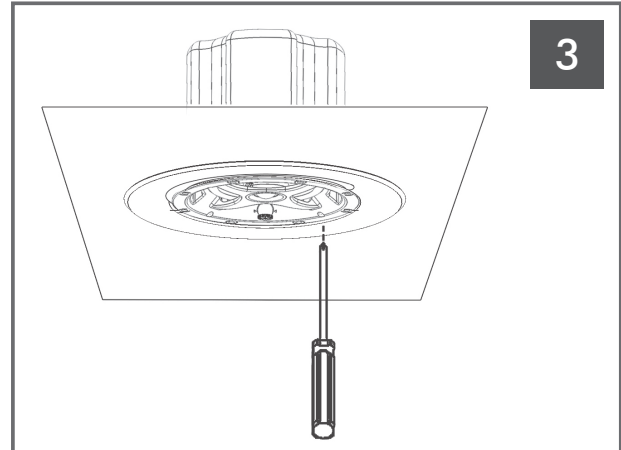

# SONANCE PROFESSIONAL SERIES IN-CEILING RETRO RING INSTALLATION MANUAL

**\*NOTE:** this manual should be used in conjunction with the Sonance Professional Series In-Ceiling Installation Manual.

**IMPORTANT:** Tile support rails and C-bracket (included with the PS-C63RT or PS-C43RTLP In-Ceiling Speakers) must be used in all Retro Ring installations (both hard lid and drop ceiling) to provide back support for the Roto-Lock Clamps.

Insert the two tile support rails and C-bracket through the hole you have cut, placing them as shown. Using the two screws that are supplied, screw the C-bracket to the tile support rails as shown.

Connect Speaker wires as per In-Ceiling Speaker Installation Manual then insert the speaker through the Retro Ring and then slide up into the hole in the ceiling and through the C-bracket.

## SAFETY PRECAUTION

**Attaching the seismic tab to a support line is highly recommended for additional safety.**

Tighten the four screws on the front of the baffle. The Roto-Lock Clamps will rotate into position automatically and begin clamping. When you notice resistance on the four screws, the speaker has been clamped successfully. The flange is designed to flex and conform to any small imperfections in the ceiling surface.

After the speaker is installed, and the transformer tap and tweeter angle adjustments are made as per the In-Ceiling Speaker Installation Manual, the grille can be installed. The grille is held in place by several small, powerful magnets on the speaker frame. Place the grille against the speaker and the magnets will hold it firmly in place.