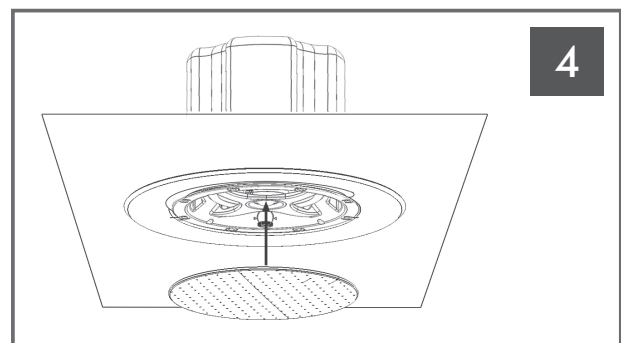

Insert the two tile support rails and C-bracket through the hole you have cut, placing them as shown. Using the two screws that are supplied, screw the C-bracket to the tile support rails as shown.

Connect Speaker wires as per In-Ceiling Speaker Installation Manual then insert the speaker through the Retro Ring and then slide up into the hole in the ceiling and through the C-bracket.

## SAFETY PRECAUTION

**Attaching the seismic tab to a support line is highly recommended for additional safety.**

Tighten the four screws on the front of the baffle. The Roto-Lock Clamps will rotate into position automatically and begin clamping. When you notice resistance on the four screws, the speaker has been clamped successfully. The flange is designed to flex and conform to any small imperfections in the ceiling surface.

After the speaker is installed, and the transformer tap and tweeter angle adjustments are made as per the In-Ceiling Speaker Installation Manual, the grille can be installed. The grille is held in place by several small, powerful magnets on the speaker frame. Place the grille against the speaker and the magnets will hold it firmly in place.