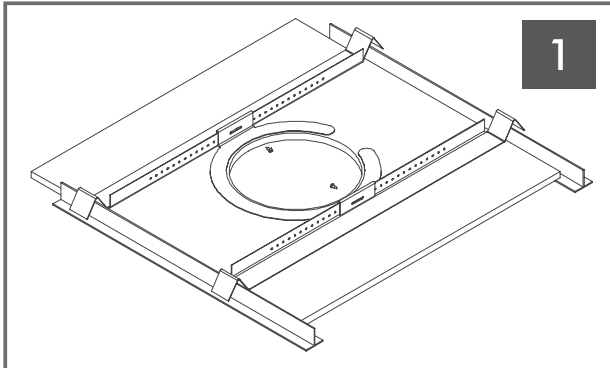

# SONANCE PROFESSIONAL SERIES IN-CEILING RETRO RING INSTALLATION MANUAL

**\*NOTE:** this manual should be used in conjunction with the Sonance Professional Series In-Ceiling Installation Manual.

**IMPORTANT:** Tile support rails and C-bracket (included with the PS-C63RT or PS-C43RTLP In-Ceiling Speakers) must be used in all Retro Ring installations (both hard lid and drop ceiling) to provide back support for the Roto-Lock Clamps.

Insert the two tile support rails and C-bracket through the hole you have cut, placing them as shown. Using the two screws that are supplied, screw the C-bracket to the tile support rails as shown.

Connect Speaker wires as per In-Ceiling Speaker Installation Manual then insert the speaker through the Retro Ring and then slide up into the hole in the ceiling and through the C-bracket.

## SAFETY PRECAUTION

**Attaching the seismic tab to a support line is highly recommended for additional safety.**

Tighten the four screws on the front of the baffle. The Roto-Lock Clamps will rotate into position automatically and begin clamping. When you notice resistance on the four screws, the speaker has been clamped successfully. The flange is designed to flex and conform to any small imperfections in the ceiling surface.

After the speaker is installed, and the transformer tap and tweeter angle adjustments are made as per the In-Ceiling Speaker Installation Manual, the grille can be installed. The grille is held in place by several small, powerful magnets on the speaker frame. Place the grille against the speaker and the magnets will hold it firmly in place.