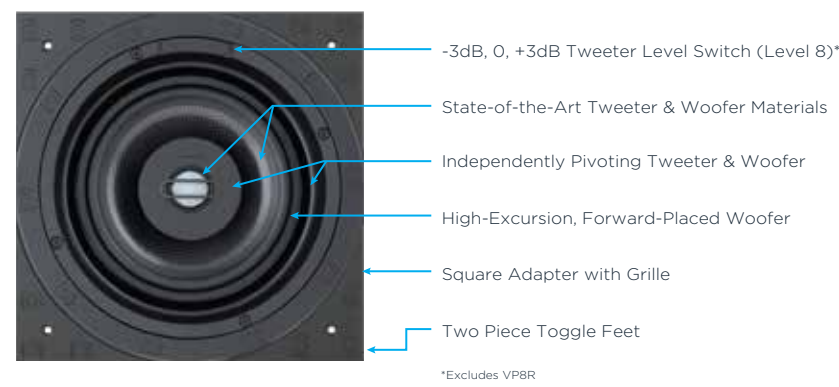

### PERFORMANCE LEVELS

Sonance Visual Performance Series speakers deliver renowned Sonance audio quality in four performance levels.

- LEVEL 8**  
**WOOFER:** Carbon Fiber/Rohacell laminated cone with a rubber surround, extended pole piece  
**MID RANGE:** Carbon Fiber/Rohacell laminated cone with a rubber surround, pivoting  
**TWEETER:** Ceramic dome, Ferrofluid cooled, pivoting \*Large woofer only
- LEVEL 6**  
**WOOFER:** Kevlar/Nomex laminated cone with a rubber surround  
**MID RANGE:** Kevlar/Nomex laminated cone with a rubber surround, pivoting  
**TWEETER:** Powder coated Aluminum dome, Ferrofluid cooled, pivoting
- LEVEL 4**  
**WOOFER:** Textured Polypropylene cone with a rubber surround  
**TWEETER:** Powder coated Aluminum dome, Ferrofluid cooled, pivoting \*Medium round/square only
- LEVEL 2**  
**WOOFER:** Textured Polypropylene cone with a rubber surround  
**MID RANGE:** Textured Polypropylene cone with a rubber surround, pivoting  
**TWEETER:** Cloth dome, Ferrofluid cooled, pivoting
- LEVEL 0**  
**WOOFER:** Polypropylene cone with a rubber surround  
**MID RANGE:** Polypropylene cone with a rubber surround  
**TWEETER:** Cloth dome, Ferrofluid cooled