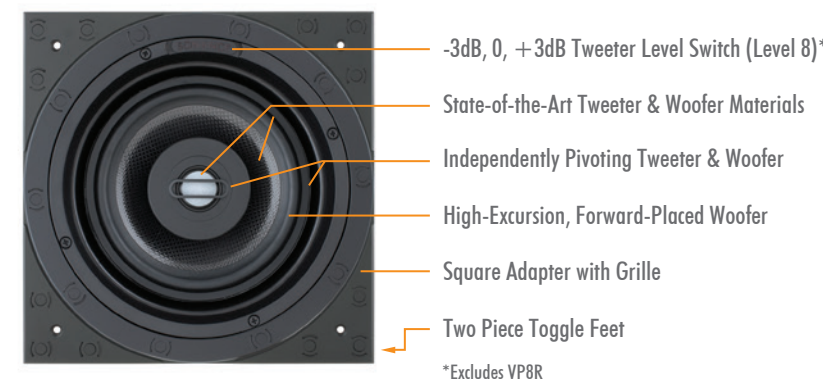

FEATURES

PERFORMANCE LEVEL

- **LEVEL 0**
  Woofer: Polypropylene cone with a rubber surround
  *Mid Range: Polypropylene cone with a rubber surround
  Tweeters: Cloth dome, Ferrofluid cooled
- **LEVEL 2**
  Woofer: Textured Polypropylene cone with a rubber surround
  *Mid Range: Textured Polypropylene cone with a rubber surround, pivoting
  Tweeters: Cloth dome, Ferrofluid cooled, pivoting
- **LEVEL 4**
  Woofer: Textured Polypropylene cone with a rubber surround
  Tweeters: Powder coated Aluminum dome, Ferrofluid cooled, pivoting
  *Medium round/square only
- **LEVEL 6**
  Woofer: Kevlar/Nomex laminated cone with a rubber surround
  *Mid Range: Kevlar/Nomex laminated cone with a rubber surround, pivoting
  Tweeters: Powder coated Aluminum dome, Ferrofluid cooled, pivoting
- **LEVEL 8**
  Woofer: Carbon Fiber / Rohacell laminated cone with a rubber surround, extended pole piece
  *Mid Range: Carbon Fiber / Rohacell laminated cone with a rubber surround, pivoting
  Tweeters: Ceramic dome, Ferrofluid cooled, pivoting
  *Large speakers only

VISUAL PERFORMANCE