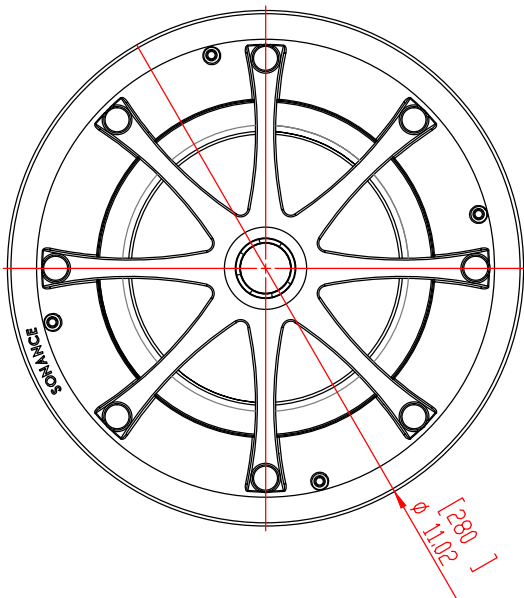

FRONT

BACK/MINIMUM CUTOUT

MOUNTING DEPTH

GRILLE

ISOMETRIC

SONANCE

991 Calle Amanecer, San Clemente, CA 92673
 800 582-7777 949 492-7777 FAX 949 361-5579
www.sonance.com

VPXT8R

SCALE: 1:1

DRAWN BY:

REV.

RELEASED ON:

DRAWN - PART NUMBER

SHEET: 01

RELEASED ON: