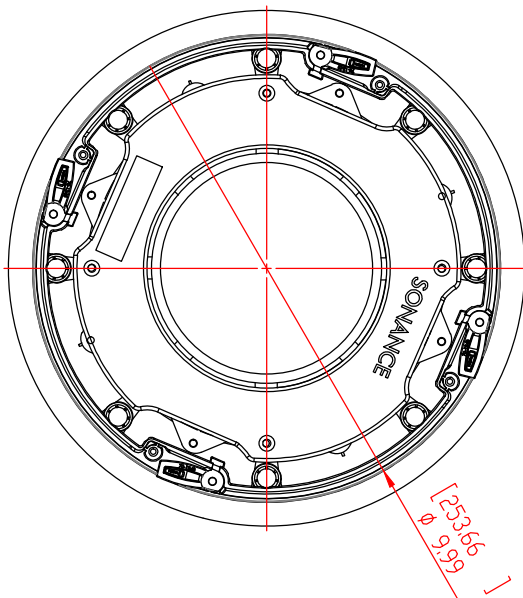

FRONT

BACK/MINIMUM CUTOUT

MOUNTING DEPTH

GRILLE

ISOMETRIC

SONANCE

991 Calle Amanecer, San Clemente, CA 92673
 800 582-7777 949 492-7777 FAX 949 361-5579
www.sonance.com

VPXT8R

SCALE: 1:1

DRAWN BY:

REV.

RELEASED ON:

DRAWN - PART NUMBER

SHEET: 01

RELEASED ON: