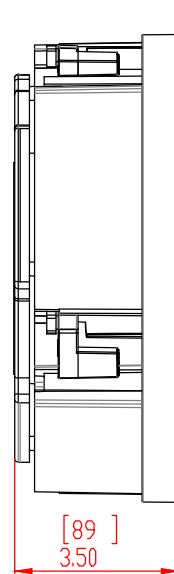

FRONT

BACK/MINIMUM CUTOUT

MOUNTING DEPTH

GRILLE

ISOMETRIC

SONANCE

991 Calle Amanecer, San Clemente, CA 92673
 800 582-7777 949 492-7777 FAX 949 361-5579
www.sonance.com

VPXT8R

SCALE: 1:1

DRAWN BY:

REV.

RELEASED ON:

DRAWN - PART NUMBER

SHEET: 01

RELEASED ON: