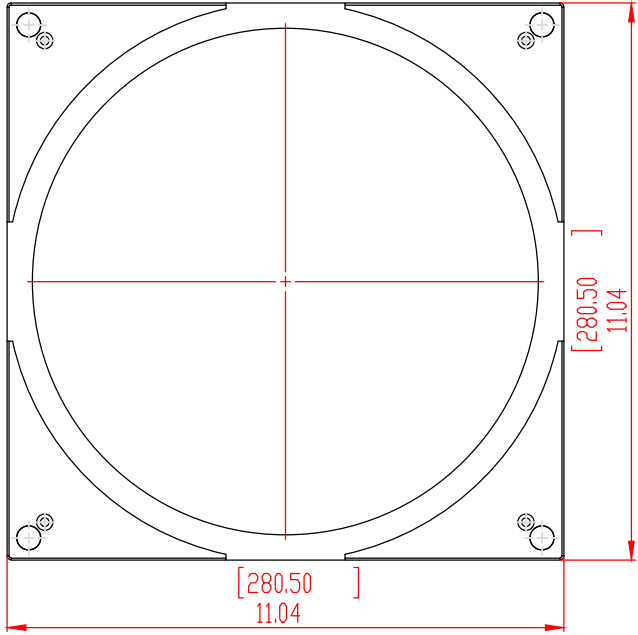

FRONT

BACK

HEIGHT

GRILLE

ISOMETRIC

SONANCE

212 Avenida Fabricante, San Clemente, CA. 92630
 800 582-7777 949 492-7777 FAX 949 361-5579
 www.sonance.com

VP EXTREME 8" Square Adaptor

SCALE: 1:1

DRAWN BY:

DRWN - PART NUMBER

REV.

SHEET: 01

RELEASED ON: