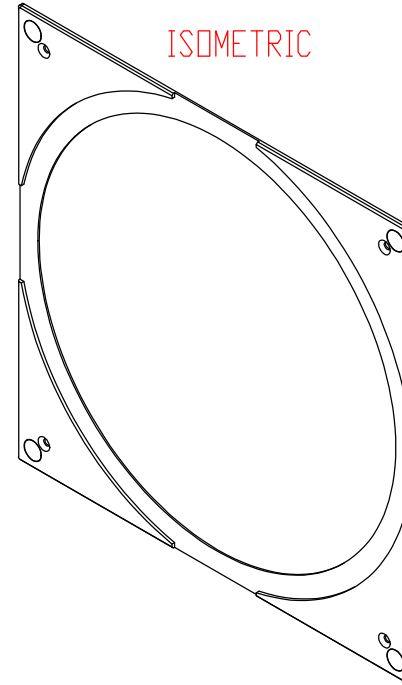

FRONT

BACK

HEIGHT

GRILLE

ISOMETRIC

SONANCE

212 Avenida Fabricante, San Clemente, CA. 92630
 800 582-7777 949 492-7777 FAX 949 361-5579
 www.sonance.com

VP EXTREME 8" Square Adaptor

SCALE: 1:1

DRAWN BY:

DRWN - PART NUMBER

REV.

SHEET: 01

RELEASED ON: