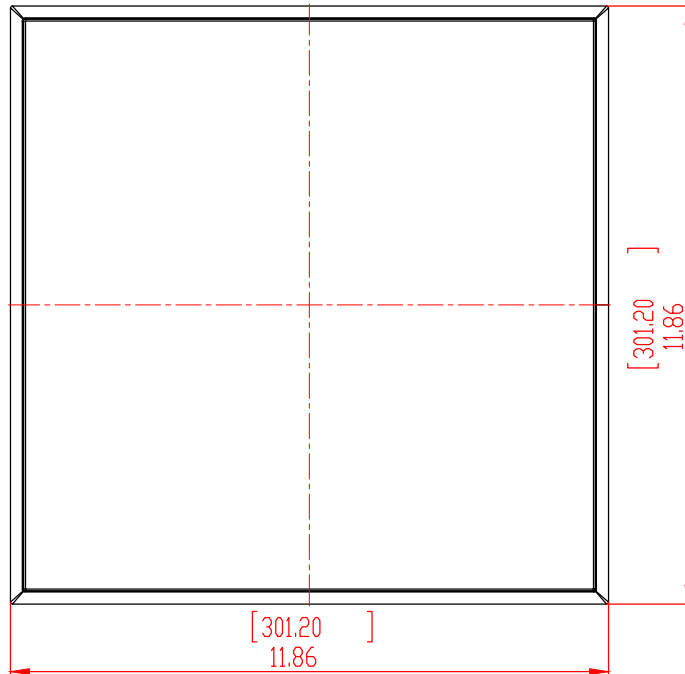

FRONT

BACK

HEIGHT

GRILLE

ISOMETRIC

SONANCE

212 Avenida Fabricante, San Clemente, CA. 92630
 800 582-7777 949 492-7777 FAX 949 361-5579
 www.sonance.com

VP EXTREME 8" Square Adaptor

SCALE: 1:1

DRAWN BY:

DRWN - PART NUMBER

REV.

SHEET: 01

RELEASED ON: