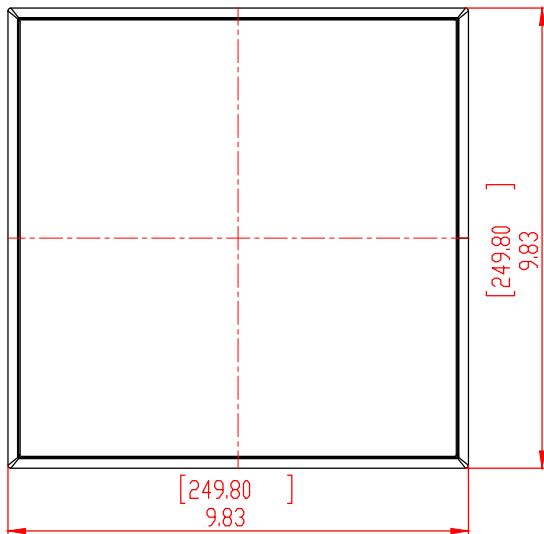

FRONT

BACK

HEIGHT

GRILLE

ISOMETRIC

SONANCE

212 Avenida Fabricante, San Clemente, CA. 92630  
800 582-7777 949 492-7777 FAX 949 361-5579  
www.sonance.com

VP EXTREME 6" Square Adaptor

SCALE: 1:1

DRAWN BY:

DRAWN - PART NUMBER

REV.

SHEET: 01

RELEASED ON: