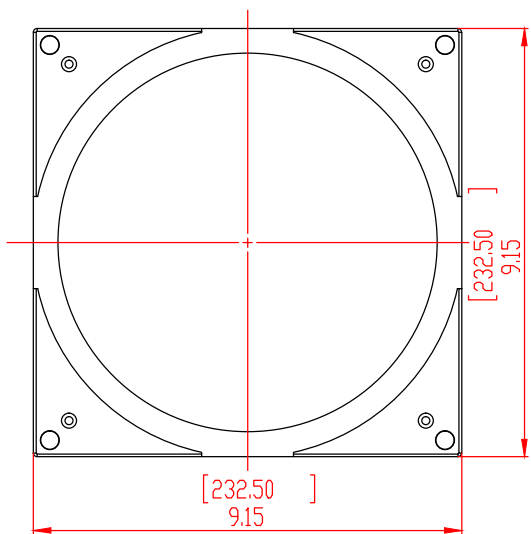

FRONT

BACK

HEIGHT

GRILLE

ISOMETRIC

SONANCE

212 Avenida Fabricante, San Clemente, CA. 92630  
800 582-7777 949 492-7777 FAX 949 361-5579  
www.sonance.com

VP EXTREME 6" Square Adaptor

SCALE: 1:1

DRAWN BY:

DRAWN - PART NUMBER

REV.

SHEET: 01

RELEASED ON: