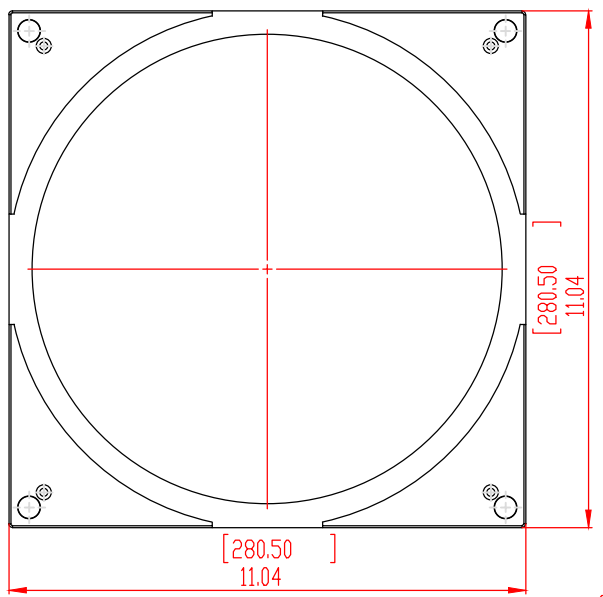

FRONT

BACK

HEIGHT

GRILLE

ISOMETRIC

VP EXTREME 8" Square Adaptor

SONANCE  
 212 Avenida Fabricante, San Clemente, CA. 92630  
 800 582-7777 949 492-7777 FAX 949 361-5579  
 www.sonance.com

SCALE: 1:1	DRAWN BY:	REV.
SHEET: 0F	RELEASED ON:	
	DRWN - PART NUMBER	