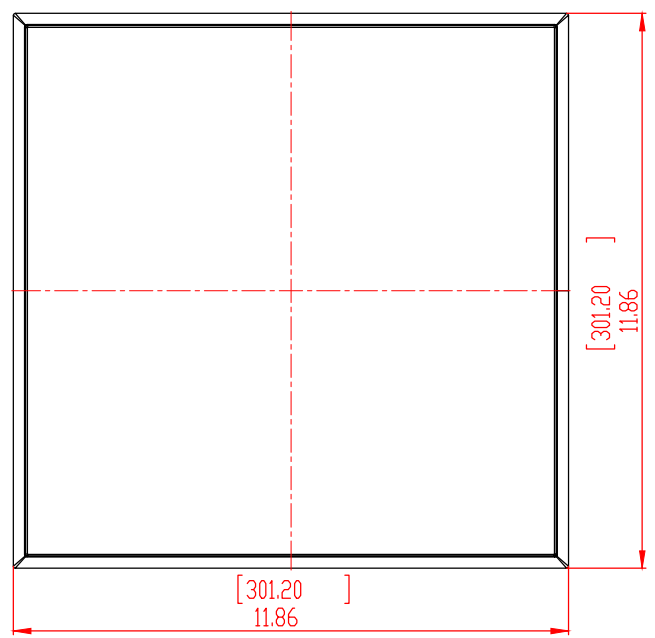

FRONT

BACK

HEIGHT

GRILLE

ISOMETRIC

VP EXTREME 8" Square Adaptor

SONANCE  
 212 Avenida Fabricante, San Clemente, CA. 92630  
 800 582-7777 949 492-7777 FAX 949 361-5579  
 www.sonance.com

SCALE: 1:1	DRAWN BY:	REV.
SHEET: 0F	RELEASED ON:	
	DRWN - PART NUMBER	