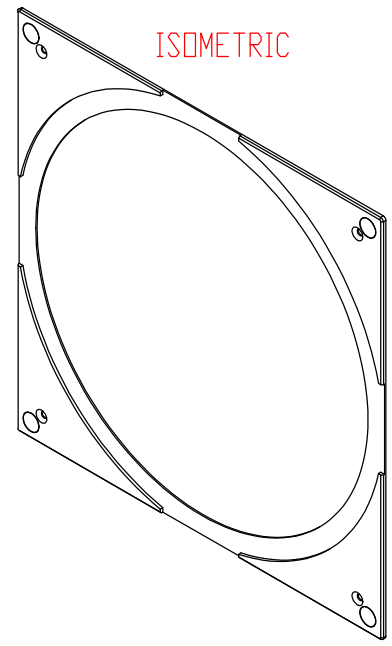

FRONT

BACK

HEIGHT

GRILLE

ISOMETRIC

VP EXTREME 8" Square Adaptor

SONANCE  
 212 Avenida Fabricante, San Clemente, CA. 92630  
 800 582-7777 949 492-7777 FAX 949 361-5579  
 www.sonance.com

SCALE: 1:1	DRAWN BY:	REV.
SHEET: 0F	RELEASED ON:	
	DRWN - PART NUMBER	