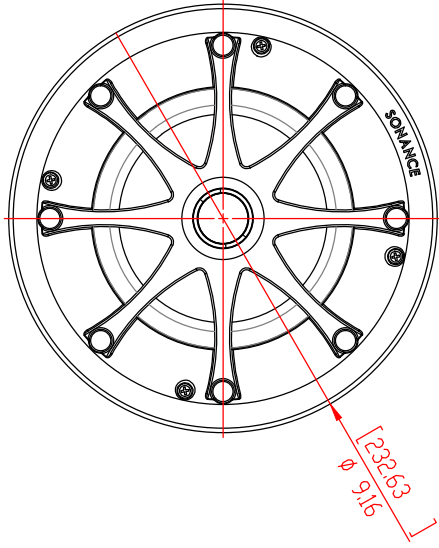

FRONT

BACK/MINIMUM CUTOUT

MOUNTING DEPTH

GRILLE

ISOMETRIC

SONANCE

991 Calle Amanecer, San Clemente, CA 92673
 800 582-7777 949 492-7777 FAX 949 361-5579
 www.sonance.com

VPXT6R

SCALE: 1:1

SHEET: 01

DRAWN BY:

RELEASED ON:

DRAWN - PART NUMBER

REV.