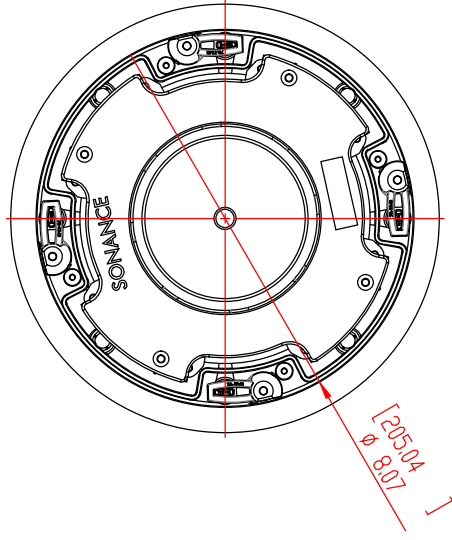

FRONT

BACK/MINIMUM CUTOUT

MOUNTING DEPTH

GRILLE

ISOMETRIC

SONANCE

991 Calle Amanecer, San Clemente, CA 92673
 800 582-7777 949 492-7777 FAX 949 361-5579
 www.sonance.com

VPXT6R

SCALE: 1:1

SHEET: 01

DRAWN BY:

RELEASED ON:

DRAWN - PART NUMBER

REV.