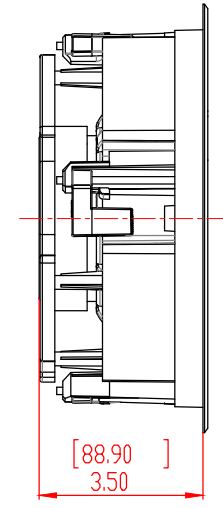

FRONT

BACK/MINIMUM CUTOUT

MOUNTING DEPTH

GRILLE

ISOMETRIC

SONANCE

991 Calle Amanecer, San Clemente, CA 92673
 800 582-7777 949 492-7777 FAX 949 361-5579
 www.sonance.com

VPXT6R

SCALE: 1:1

SHEET: 01

DRAWN BY:

RELEASED ON:

DRAWN - PART NUMBER

REV.