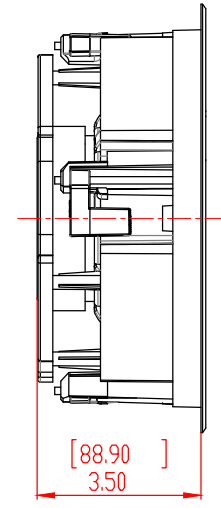

FRONT

BACK/MINIMUM CUTOUT

MOUNTING DEPTH

GRILLE

ISOMETRIC

SONANCE

991 Calle Amanecer, San Clemente, CA 92673  
800 582-7777 949 492-7777 FAX 949 361-5579  
www.sonance.com

VPXT6R SST

SCALE: 1:1

DRAWN BY:

REV.

SHEET: 01

RELEASED ON:

DRAWN - PART NUMBER