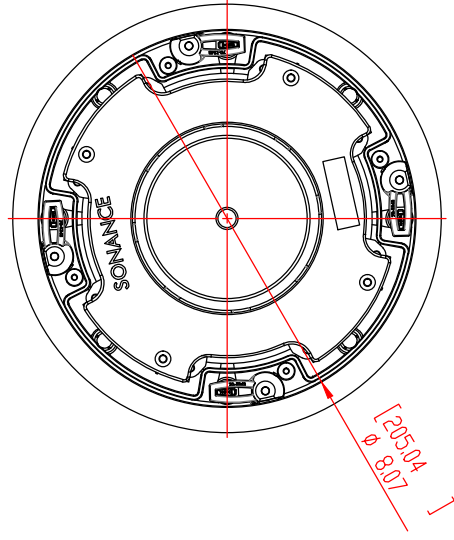

FRONT

BACK/MINIMUM CUTOUT

MOUNTING DEPTH

GRILLE

ISOMETRIC

SONANCE

991 Calle Amanecer, San Clemente, CA 92673  
800 582-7777 949 492-7777 FAX 949 361-5579  
www.sonance.com

VPXT6R SST

SCALE: 1:1

DRAWN BY:

REV.

SHEET: 01

RELEASED ON:

DRAWN - PART NUMBER