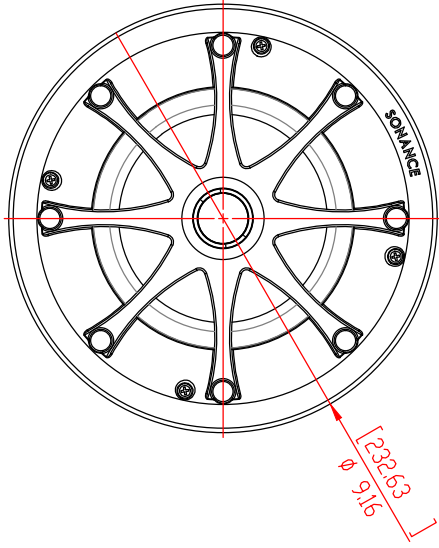

FRONT

BACK/MINIMUM CUTOUT

MOUNTING DEPTH

GRILLE

ISOMETRIC

SONANCE

991 Calle Amanecer, San Clemente, CA 92673  
800 582-7777 949 492-7777 FAX 949 361-5579  
www.sonance.com

VPXT6R SST

SCALE: 1:1

DRAWN BY:

REV.

SHEET: 01

RELEASED ON:

DRAWN - PART NUMBER