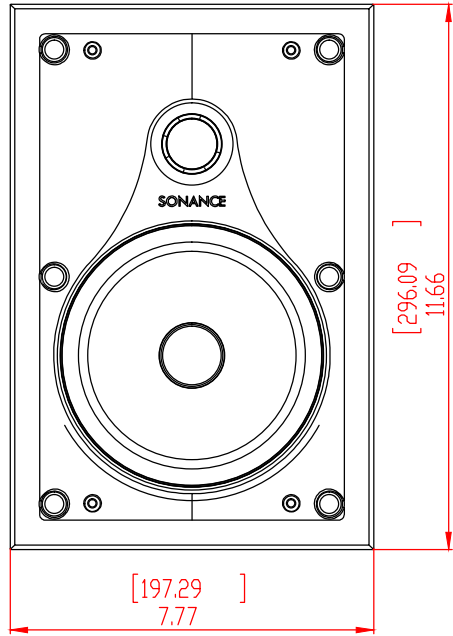

FRONT

BACK/MINIMUM CUTOUT

MOUNTING DEPTH

GRILLE

ISOMETRIC

SONANCE
 991 Calle Amanecer, San Clemente, CA, 92673
 800 582-7777 949 492-7777 FAX 949 361-5579
 www.sonance.com

VPXT6	SCALE: 1:1	DRAWN BY:	REV.
	SHEET: 01	RELEASED ON:	
		DRAWN - PART NUMBER	