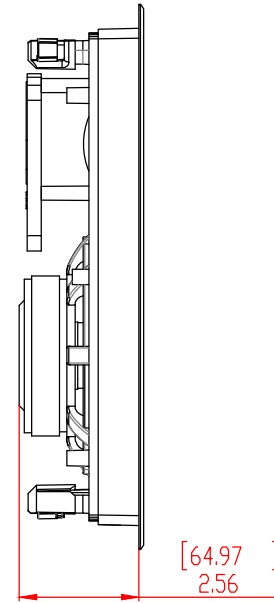

FRONT

BACK/MINIMUM CUTOUT

MOUNTING DEPTH

GRILLE

ISOMETRIC

SONANCE
 991 Calle Amanecer, San Clemente, CA, 92673
 800 582-7777 949 492-7777 FAX 949 361-5579
 www.sonance.com

VPXT6	SCALE: 1:1	DRAWN BY:	REV.
	SHEET: 01	RELEASED ON:	
		DRAWN - PART NUMBER	