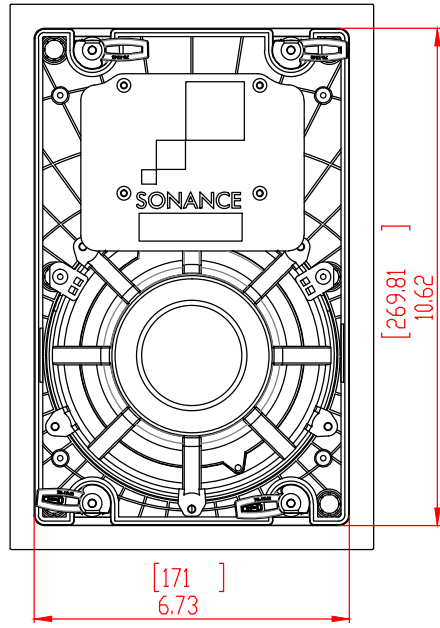

FRONT

BACK/MINIMUM CUTOUT

MOUNTING DEPTH

GRILLE

ISOMETRIC

SONANCE
 991 Calle Amanecer, San Clemente, CA, 92673
 800 582-7777 949 492-7777 FAX 949 361-5579
 www.sonance.com

VPXT6	SCALE: 1:1	DRAWN BY:	REV.
	SHEET: 01	RELEASED ON:	
		DRAWN - PART NUMBER	